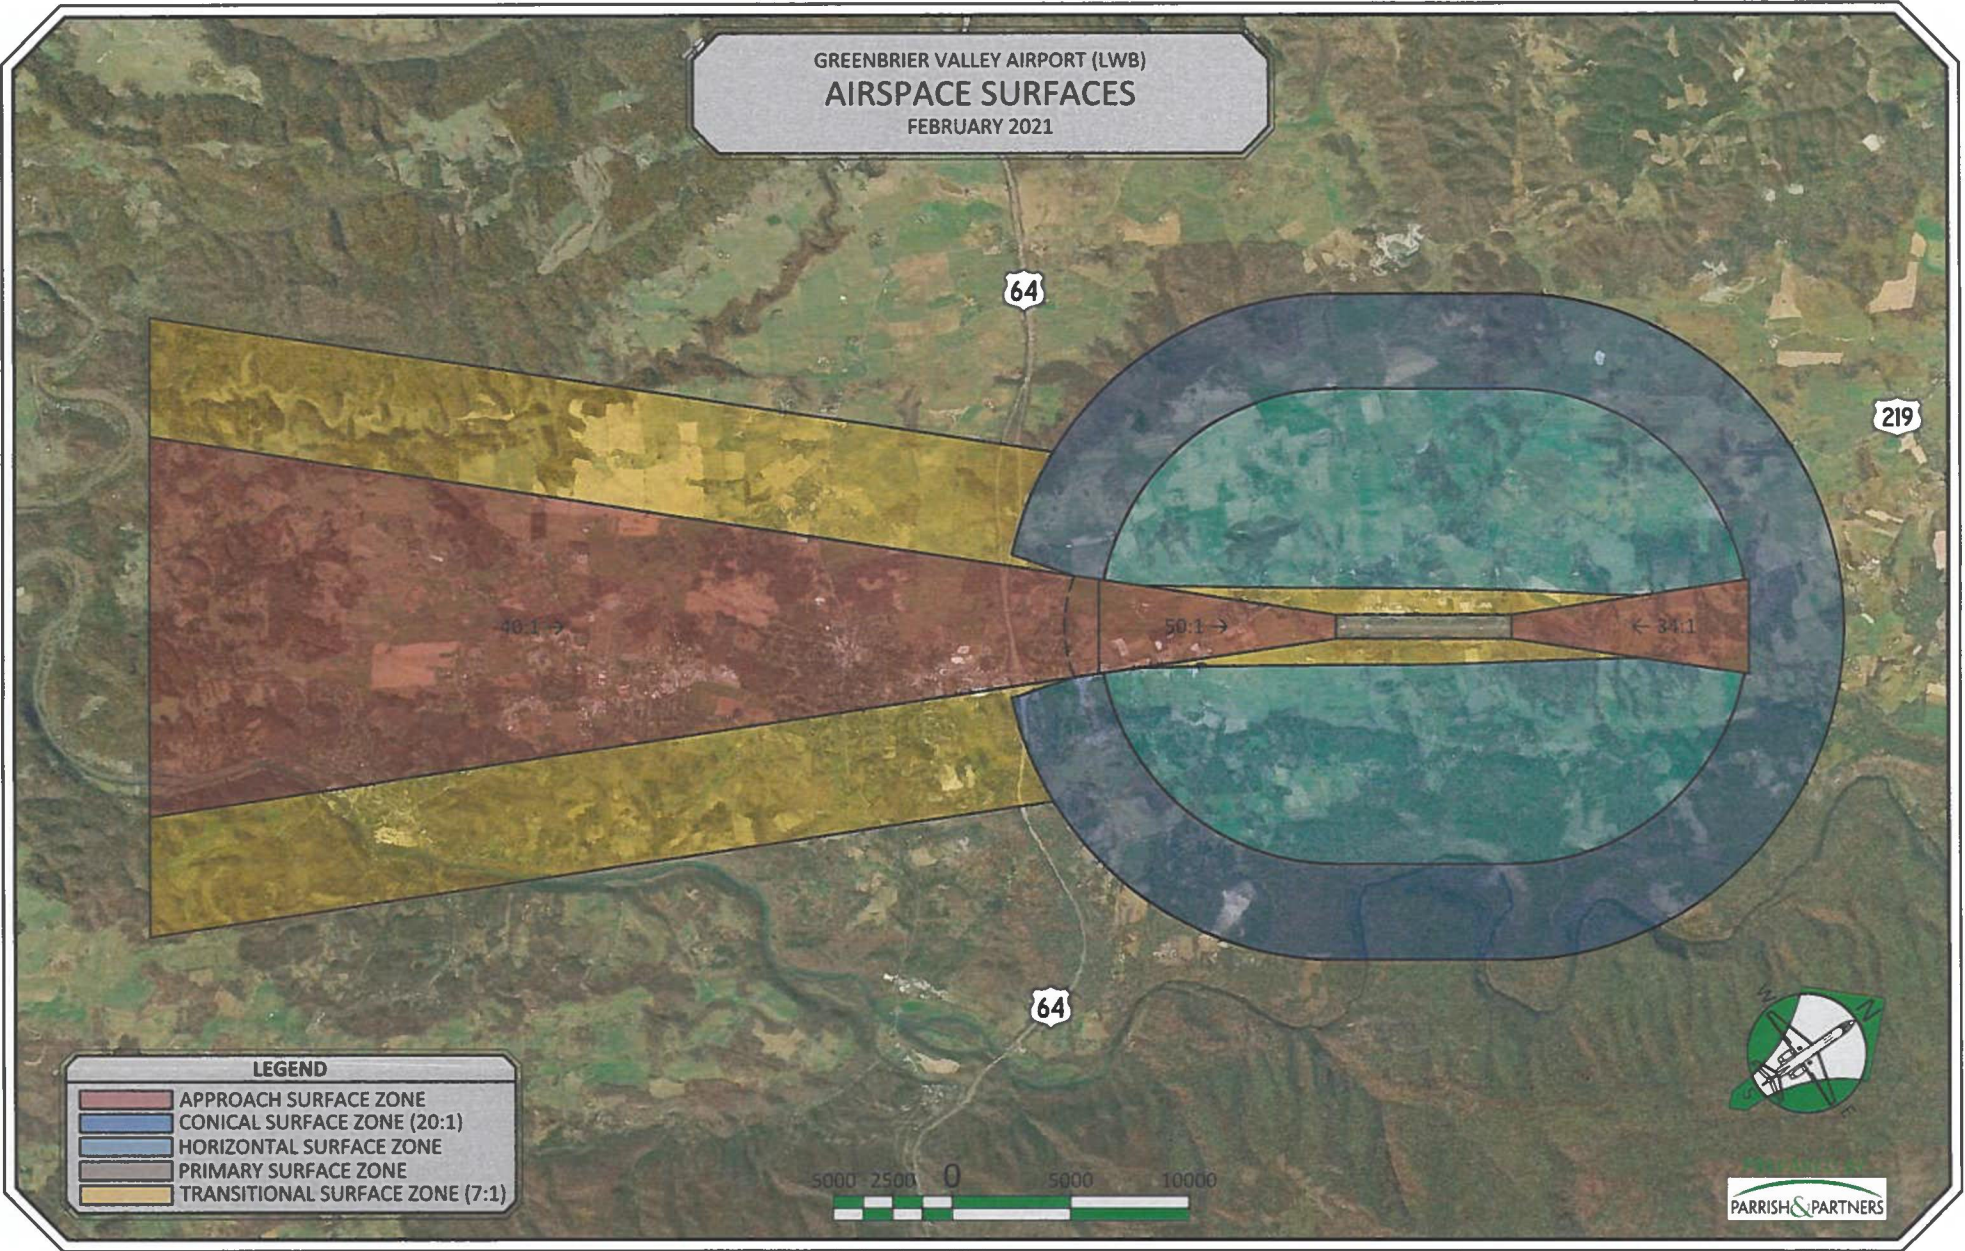

GREENBRIER VALLEY AIRPORT (LWB)  
**AIRSPACE SURFACES**  
 FEBRUARY 2021

**LEGEND**

	APPROACH SURFACE ZONE
	CONICAL SURFACE ZONE (20:1)
	HORIZONTAL SURFACE ZONE
	PRIMARY SURFACE ZONE
	TRANSITIONAL SURFACE ZONE (7:1)